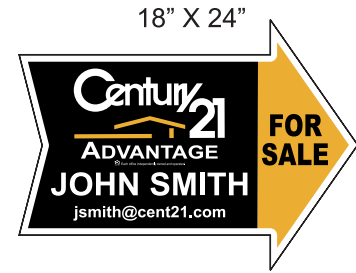

Econo Wire Stakes sold separately, the price is \$1.50 each.
 Heavy EZ-Step Wire Stakes sold separately, the price is \$4.00 each.
 4ft.Angle Iron Stake (White or Black), the price is \$6.50 each.
 18"x24" Heavy Angle Iron Frame w/Sign Rider Slots, the price is \$16.95 each.
 24"x36" Heavy Angle Iron Frame w/Sign Rider Slots, the price is \$24.00 each.
 18"x24" Metal A-Frame, the price is \$28.50 each.
 18"x24" Plastic A-Frame, the price is \$49.95 each.

18"x24" Metal A-Frame
Shown w/Metal Signs.

18"x24" Plastic A-Frame
Shown w/Plastic Signs.

PLASTIC DIRECTIONAL SIGNS

Quantity of Identical Signs	1	6	10	20	50
12"x24" Directional Signs 4mm Corrugated Plastic Panel, 2-Sided.	\$19.50	\$16.50	\$12.50	\$9.50	\$8.50
18"x24" Square Directional Signs 4mm Corrugated Plastic Panel, 2-Sided.	\$25.00	\$21.00	\$19.00	\$15.00	\$14.00
18"x24" Arrow Shape Directional Signs 4mm Corrugated Plastic Panel, 2-Sided.	\$28.00	\$23.00	\$21.00	\$18.00	\$16.00